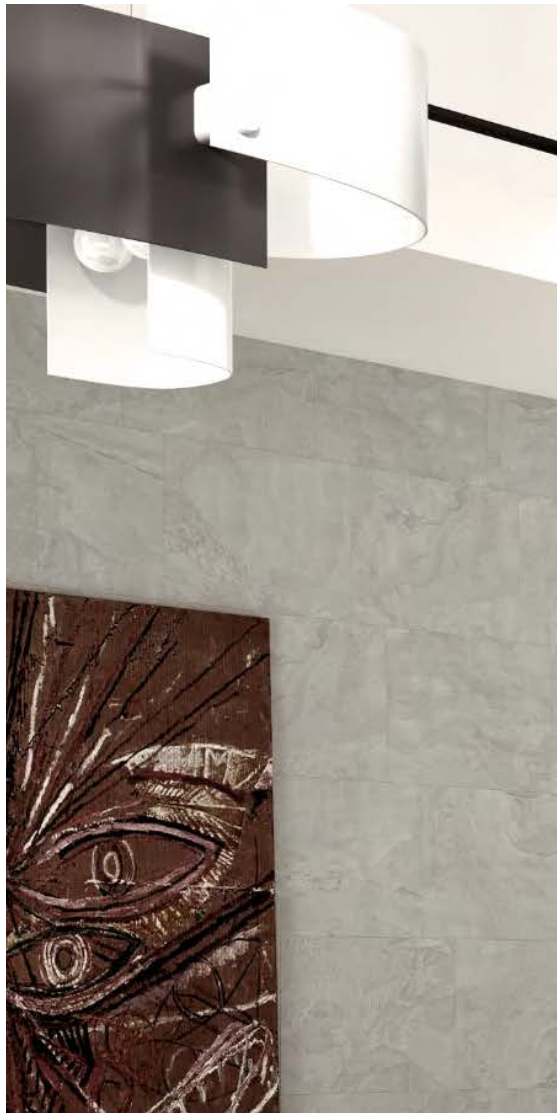

COLLECTION

METAL

MATT
RECTIFIED EFFECT

WALL TILE

40 X 60

GRES TILE

38 X 57