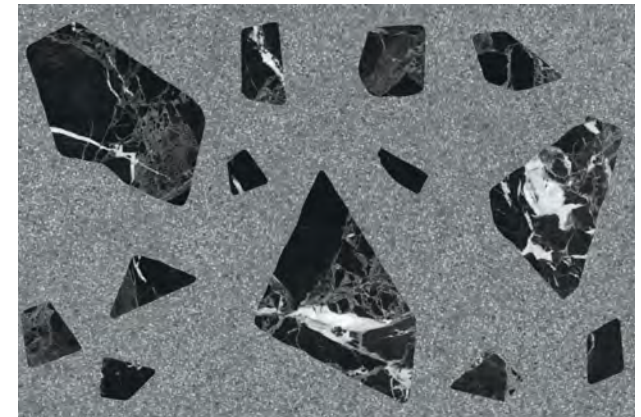

MATT
RECTIFIED EFFECT

GRES TILE

38 X 57

WALL TILE

40 X 60

BLUE

GREY

DARK GREY