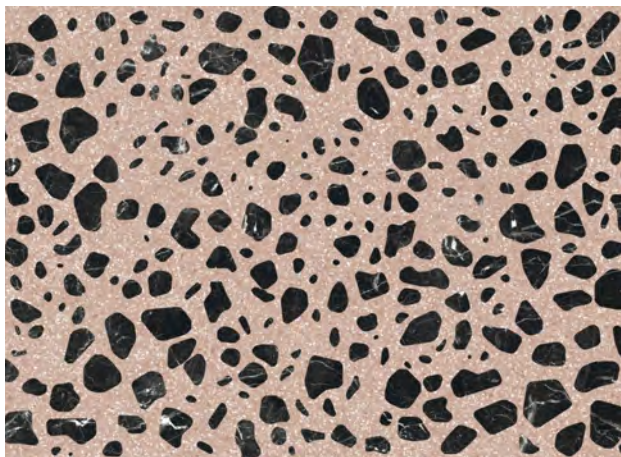

BLUE

GREY

DARK GREY

COLLECTION

MATERIA RIVER

MATT

RECTIFIED EFFECT

GRES TILE