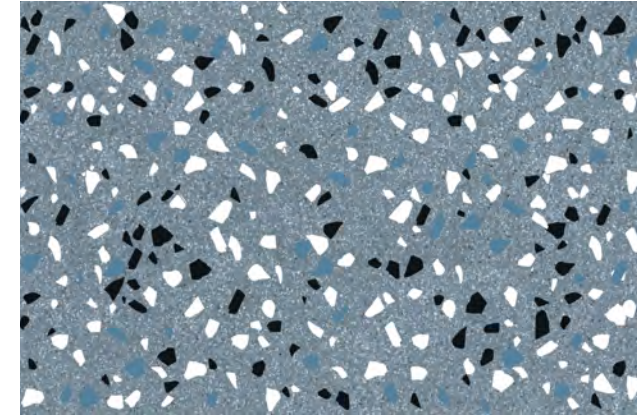

GREEN

WHITE

CORAL

COLLECTION

MATERIA TRADICIONAL

MATT

RECTIFIED EFFECT

BLUE