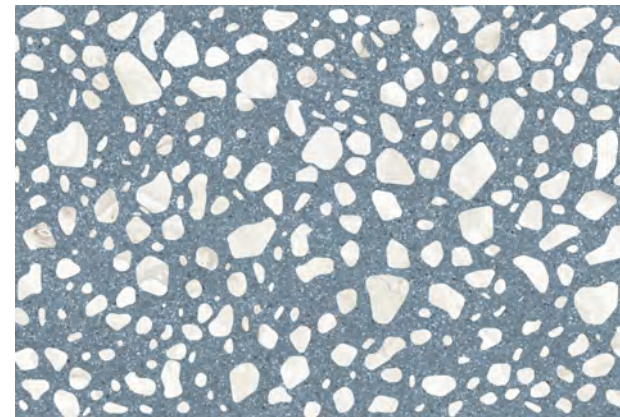

BLUE

COLLECTION

MATERIA RIVER

MATT

RECTIFIED EFFECT

GRES TILE

38 X 57

WALL TILE

40 X 60