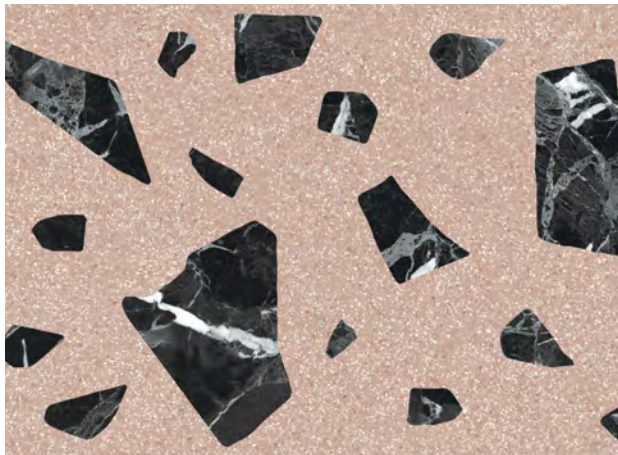

COLLECTION

GREEN

WHITE

CORAL

MATERIA ROCK

MATT
RECTIFIED EFFECT

GRES TILE

38 X 57

WALL TILE

40 X 60

BLUE

GREY

DARK GREY