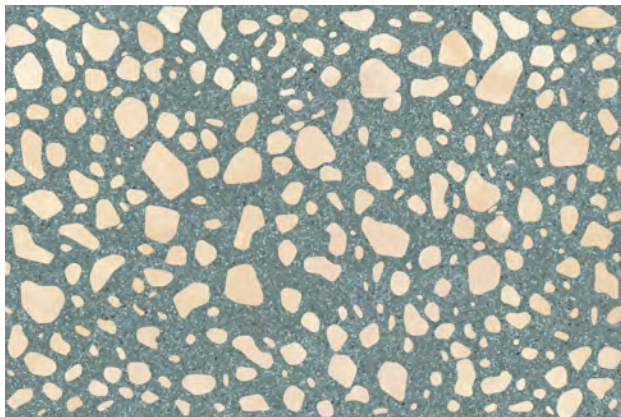

GRES TILE

38 X 57

WALL TILE

40 X 60

DARK
GREY

GREEN

WHITE

CORAL