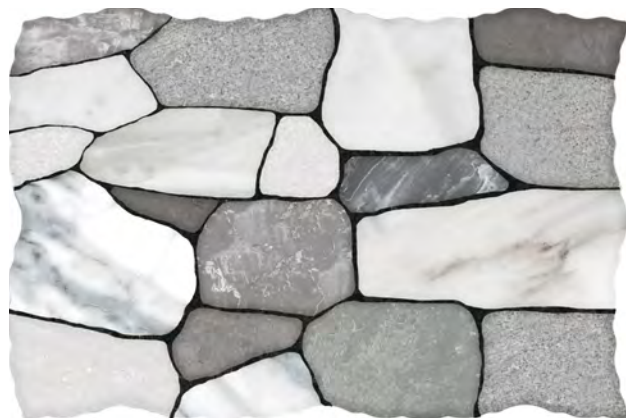

CREMA

COLLECTION

LISBOA

MATT

WALL TILE

40X60