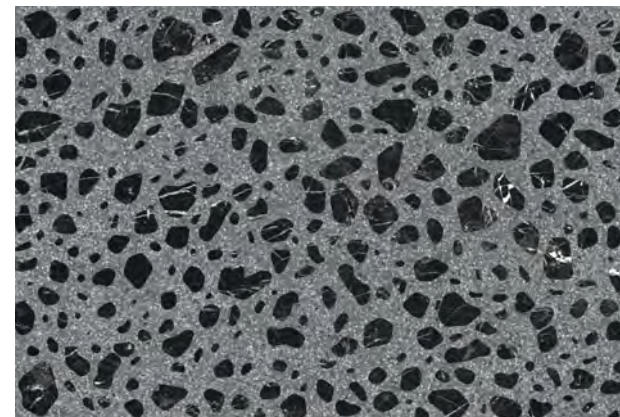

BLUE

GREY

DARK GREY

COLLECTION

MATERIA RIVER

MATT

RECTIFIED EFFECT

GRES TILE