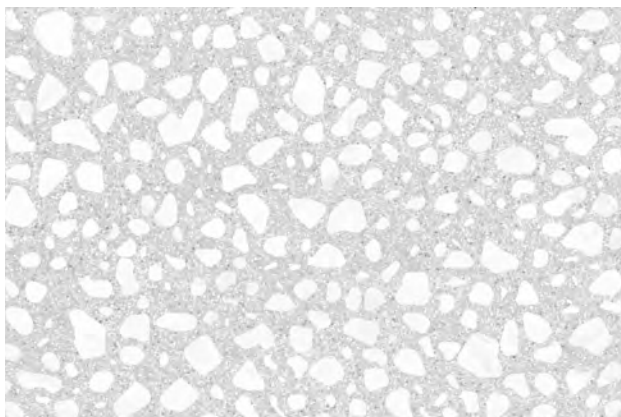

GRES TILE

38 X 57

WALL TILE

40 X 60

DARK
GREY

GREEN

WHITE

CORAL