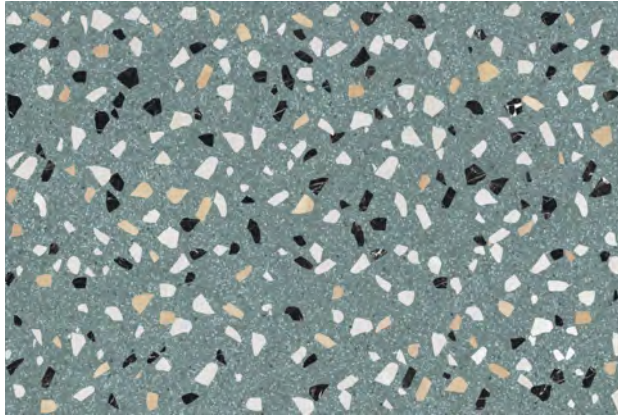

GREEN

WHITE