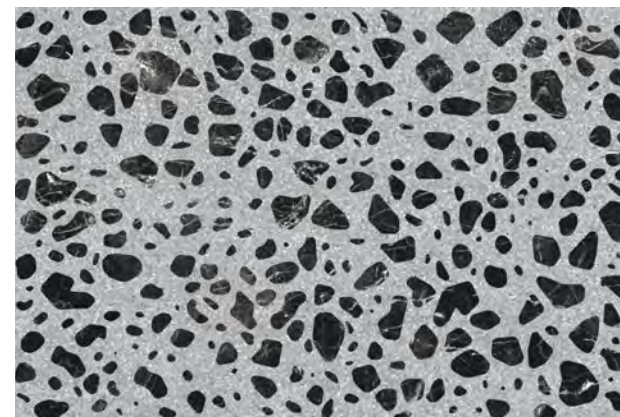

BLUE

GREY

DARK GREY

COLLECTION

MATERIA RIVER

MATT

RECTIFIED EFFECT

GRES TILE