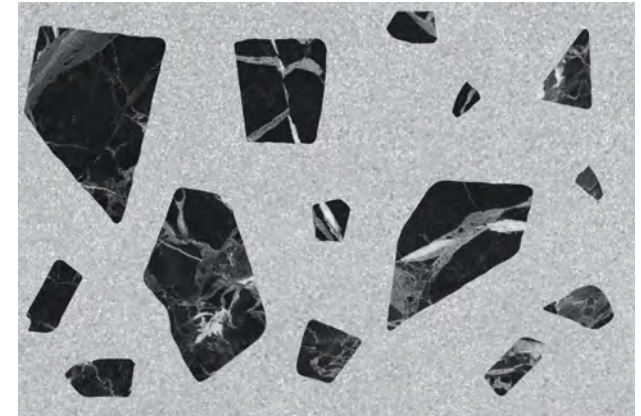

MATT
RECTIFIED EFFECT

GRES TILE

38 X 57

WALL TILE

40 X 60

BLUE

GREY

DARK GREY