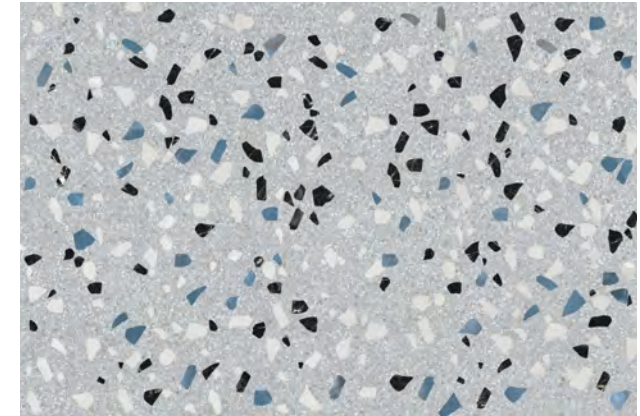

GREEN

WHITE

CORAL

COLLECTION

MATERIA TRADICIONAL

MATT

RECTIFIED EFFECT

BLUE

GREY

DARK GREY

GRES TILE

38 X 57

WALL TILE

40 X 60