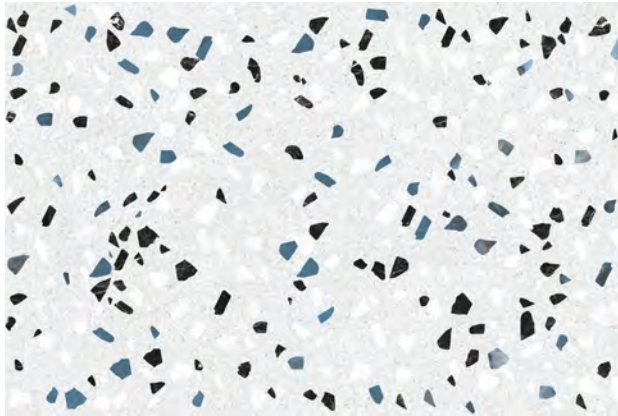

GREEN

WHITE

CORAL

COLLECTION

MATERIA TRADICIONAL

MATT

RECTIFIED EFFECT

BLUE

GREY

DARK GREY

GRES TILE

38 X 57

WALL TILE

40 X 60