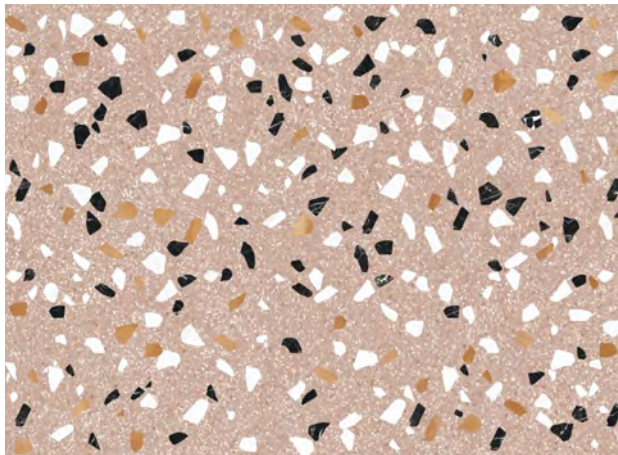

COLLECTION