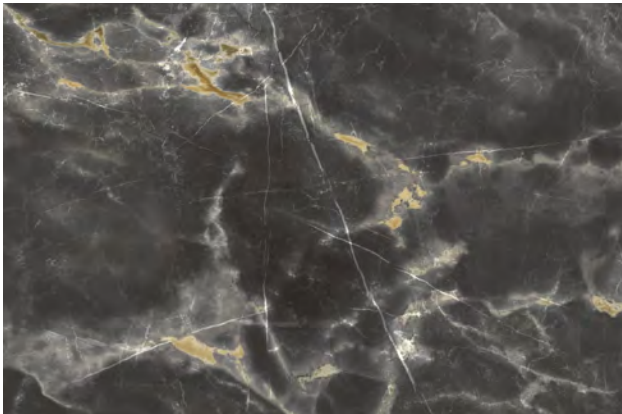

COLLECTION

VENETA

RECTIFIED EFFECT

DARK