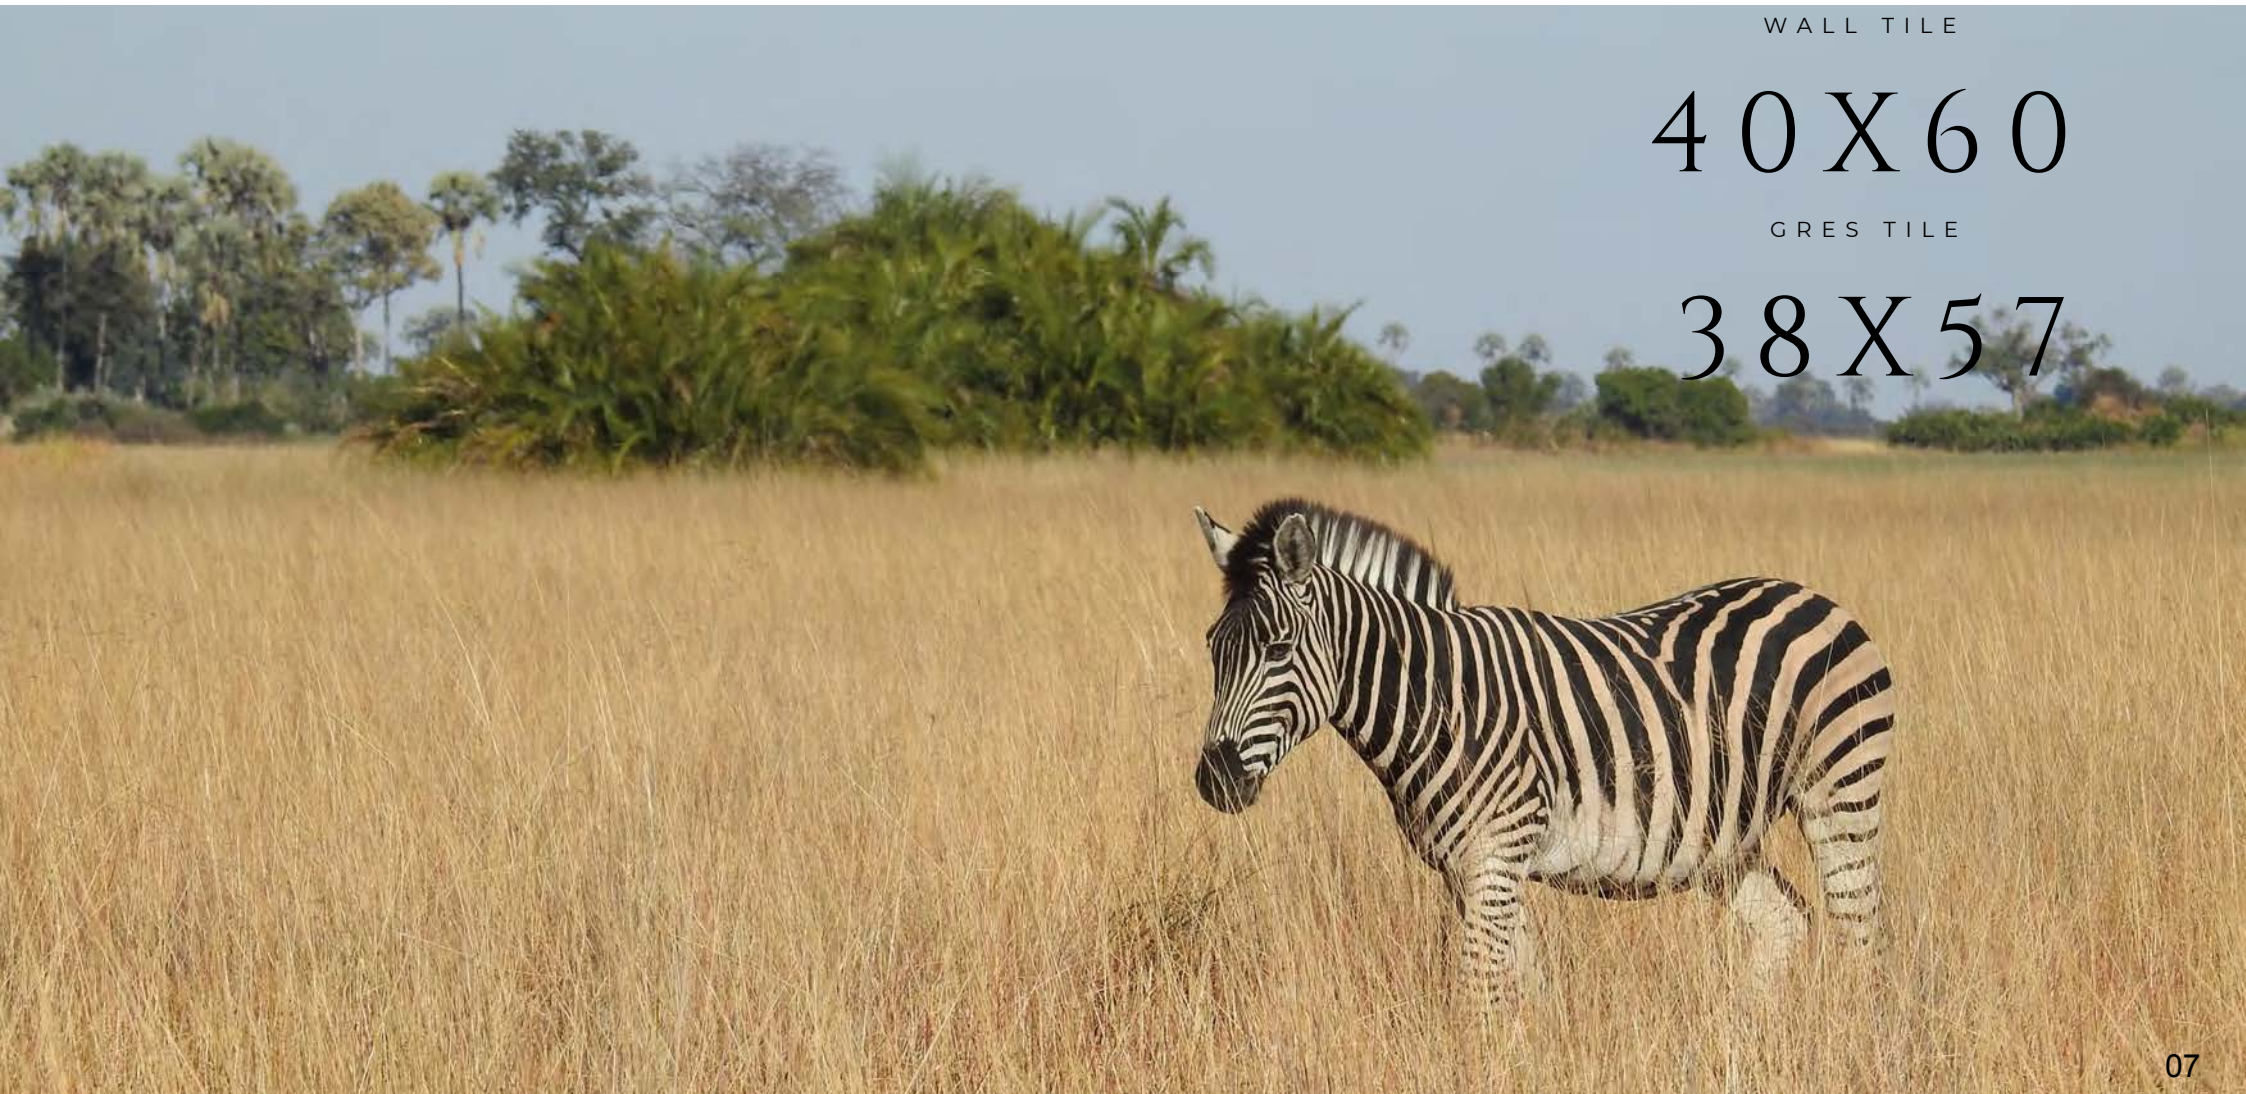

PERLA

WALL TILE

40 X 60

GRES TILE

38 X 57