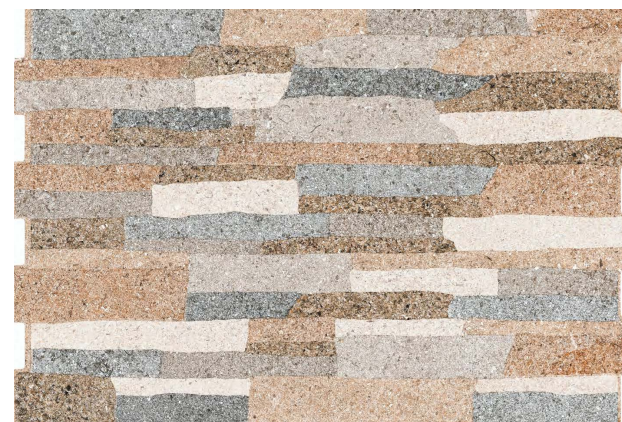

MATT

WALL TILE

40 X 60

COLLECTION

DOLMEN

1957
PREMIUM QUALITY

BEIGE

MIX